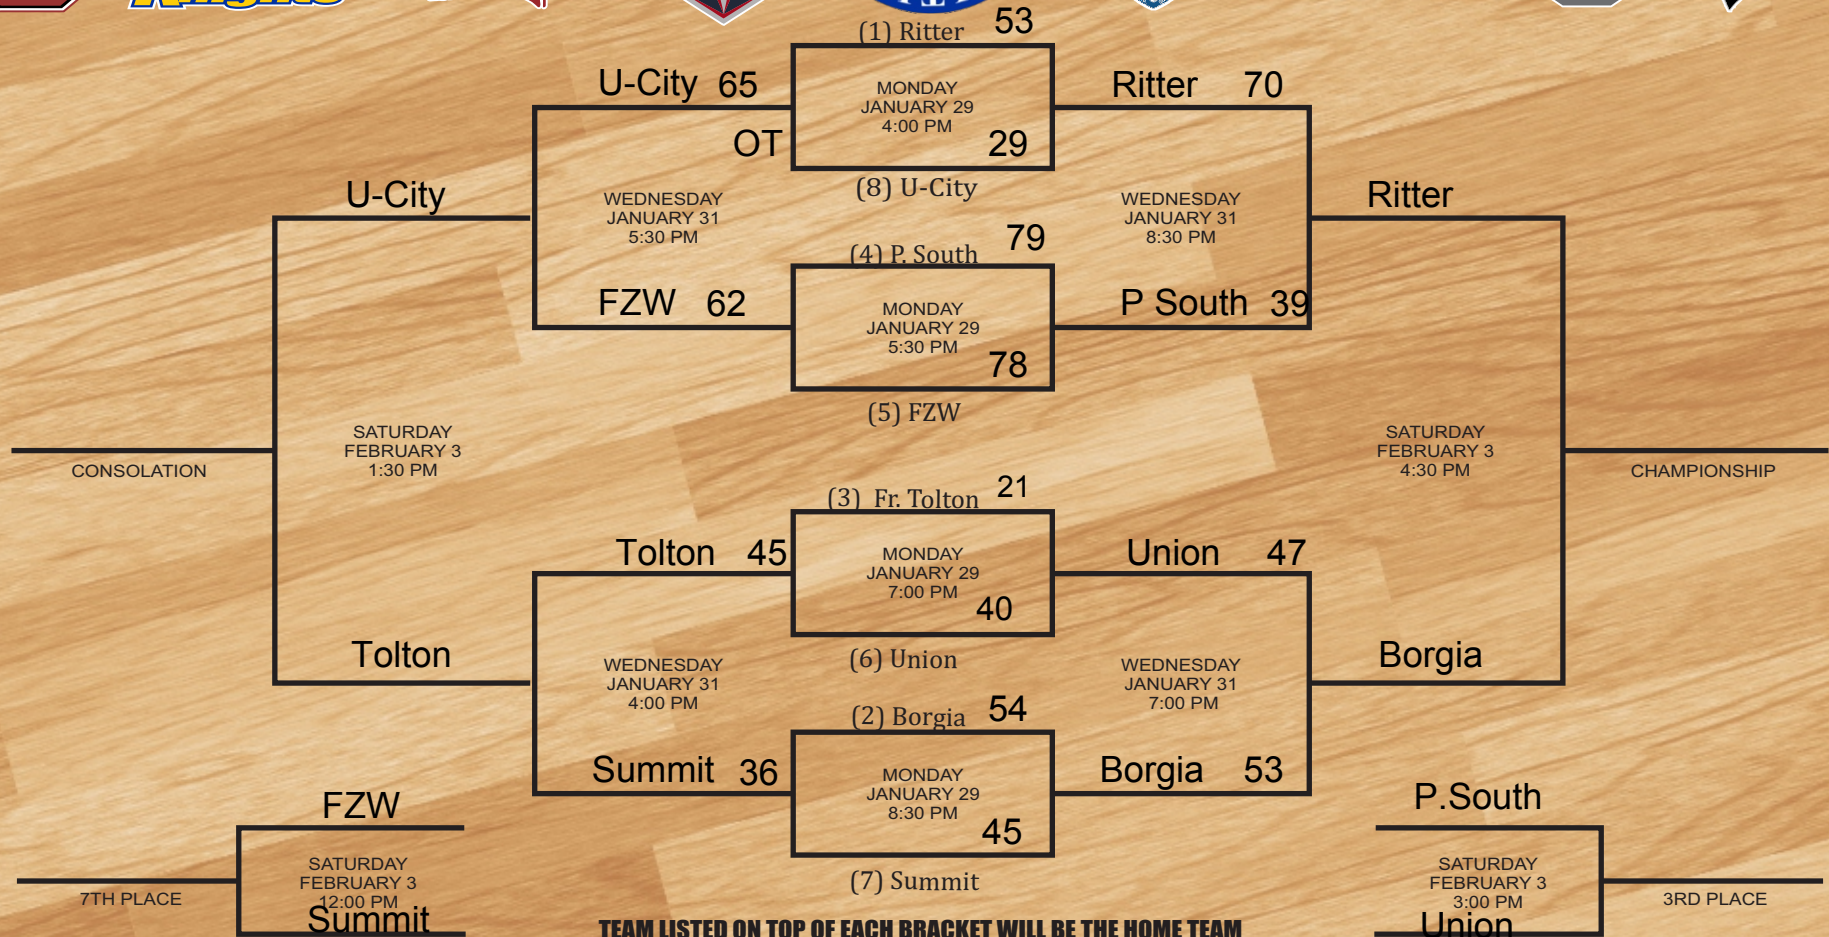

The Competitive Edge

2018 Varsity Girls Basketball Tournament

TEAM LISTED ON TOP OF EACH BRACKET WILL BE THE HOME TEAM