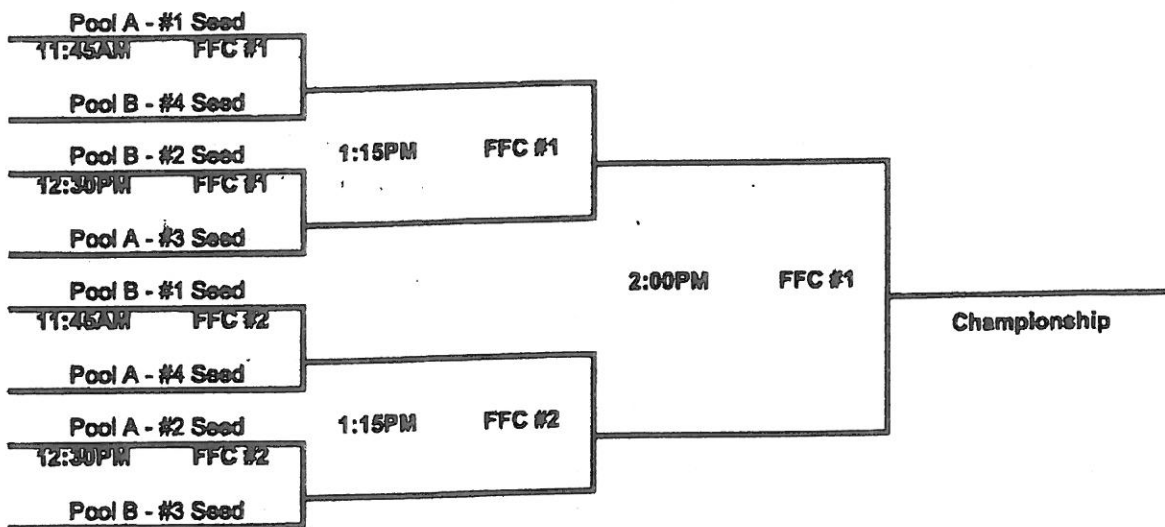

St. Dominic JV Girls Volleyball Tournament

Saturday, September 7th, 2019

Pool A

St. Dominic
Christian
Lutheran
Winfield

Pool B

Borgia
Duchesne
Rosati-Kain
Trinity

Pool Play Matches

			<u>Court</u>	<u>Sitting</u>
8:30am	St. Dominic	vs. Christian	FFC #1	Rosati
	Borgia	vs. Duchesne	FFC #2	Trinity
	Lutheran	vs. Winfield	Small Gym	
9:15am	Rosati	vs. Duchesne	FFC #1	St. Dominic
	Trinity	vs. Borgia	FFC #2	Winfield
	Christian	vs. Lutheran	Small Gym	
10:00am	Rosati	vs. Trinity	FFC #1	Borgia
	Winfield	vs. Christian	FFC #2	Duchesne
	St. Dominic	vs. Lutheran	Small Gym	
10:45am	St. Dominic	vs. Winfield	FFC #1	Christian
	Duchesne	vs. Trinity	FFC #2	Lutheran
	Borgia	vs. Rosati	Small Gym	

SCORING:

1. Pool Play is Abbreviated Pool Play, 2 Sets to 25 starting at 6.
- 2 1 Point awarded for Each Set Won.
- 3 Tie Breakers will be: 1. Head to Head Result 2. Point Differential in Head to Head
3. Overall Point Differential (all 4 Pool Play Matches) 4. Coin Toss
- 4 Each Team is Seeded after Pool Play and will play single elimination bracket play
- 5 Bracket Play will be best 2 out of 3 Sets to 25.
- 6 Each Team will supply a qualified line judge for each match they play in,
a Parent is Preferred

Day Long Admission, \$3 Adults, \$1 Students